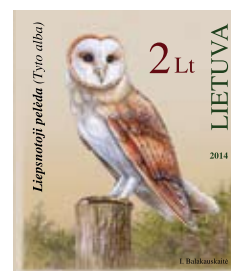

671 1,55 Lt – Emblem of Vytautas Magnus university.

Edition: 0,80 million. Printed in "Garsų pasaulis".
(FDC 2014 – 5).

**IN PRINT****March 29, 2014. "10TH ANNIVERSARY OF LITHUANIA'S ACCESSION TO NATO"**

Artist R. Kajackaitė. Art paper. Stamp 35,5x30 mm.

2,15 Lt – Emblem of NATO.

Edition: 0,080 million. In print in "Garsų pasaulis".

**April 5, 2014. "THE RED BOOK OF LITHUANIA. THE BARN OWL; THE EURASIAN PYGMY OWL"**

Artist I. Balakauskaitė. Offset. Art paper. Stamp 35,5x30 mm.

2 Lt – The Barn Owl.
3 Lt – The Eurasian Pygmy Owl.

Edition: 0,080 million each stamp. In print in "Garsų pasaulis".

April 26, 2014. "10TH ANNIVERSARY OF LITHUANIA'S ACCESSION TO THE EU".